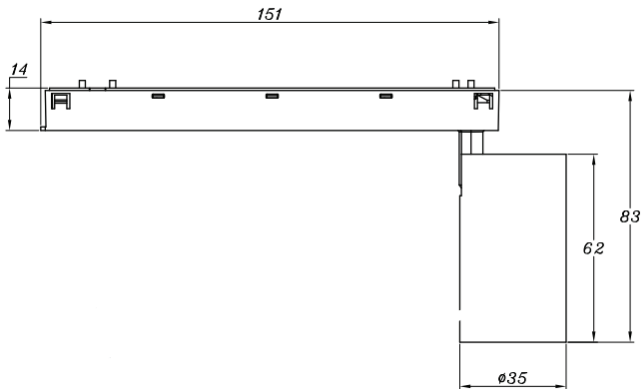

MAGNETIC LINEAR LIGHT

TECHNICAL SHEET
SV-SP-0535

KEYLIGHT

SPAIN
PRODUCTOS DE ILUMINACION

DRAWING

SPECIFICATIONS

Product Code	SV-SP-0535
Input Current	48VDC
Chip	COB
Beam Angle	110°
Power	5W
Total Light output(lm)	300 lm
Efficacy(lm/W)	60 lm/w
Operating temperature range	-20 to +40
Color Temperature	3000/4000/6000k
Installation	Magnetic attraction
IP Rating	IP20
Dimensions	ϕ35mm*151mm*83mm
Warranty	5 Years